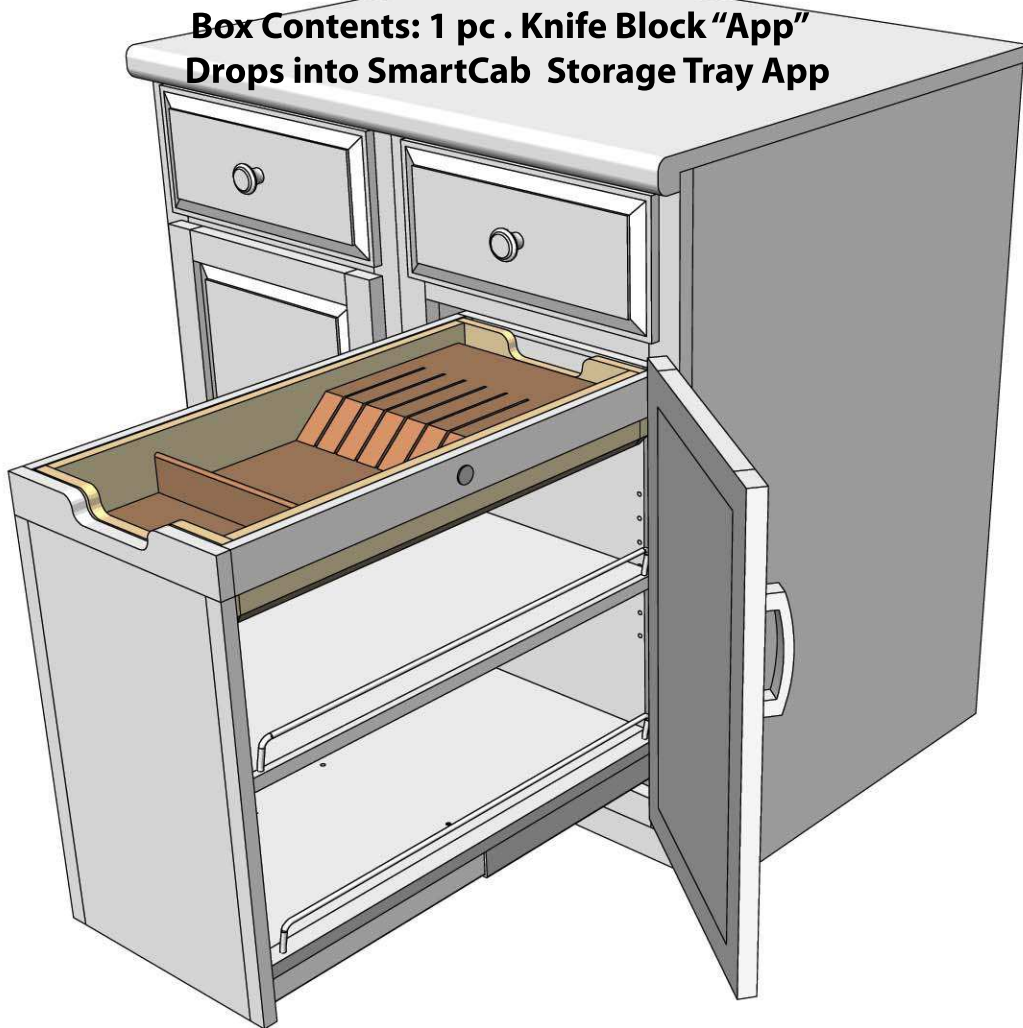

HÄFELE

Always read the instructions carefully and completely before beginning assembly.
Remove and check contents for damage and/or missing parts.

SmartCab Knife Block "App"

Item# 546.31.881 - Knife Block

Box Contents: 1 pc . Knife Block "App"

Drops into SmartCab Storage Tray App

Installation Instructions

**Step 1: Extend your SmartCab
Pull Out and place Knife
Block App into Storage
Tray App(not included).**