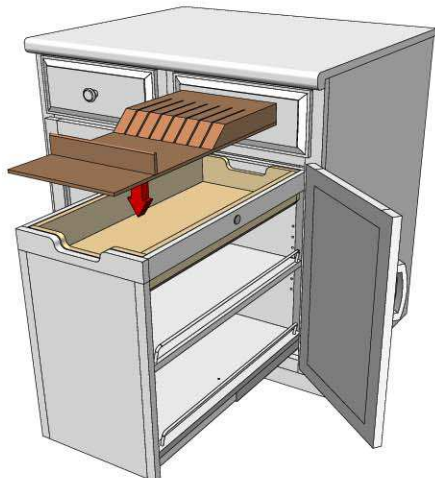

HÄFELE

Always read the instructions carefully and completely before beginning assembly.
Remove and check contents for damage and/or missing parts.

SmartCab Knife Block "App"

Item# 546.31.881 - Knife Block

Box Contents: 1 pc . Knife Block "App"

Drops into SmartCab Storage Tray App

Installation Instructions

**Step 1: Extend your SmartCab
Pull Out and place Knife
Block App into Storage
Tray App(not included).**